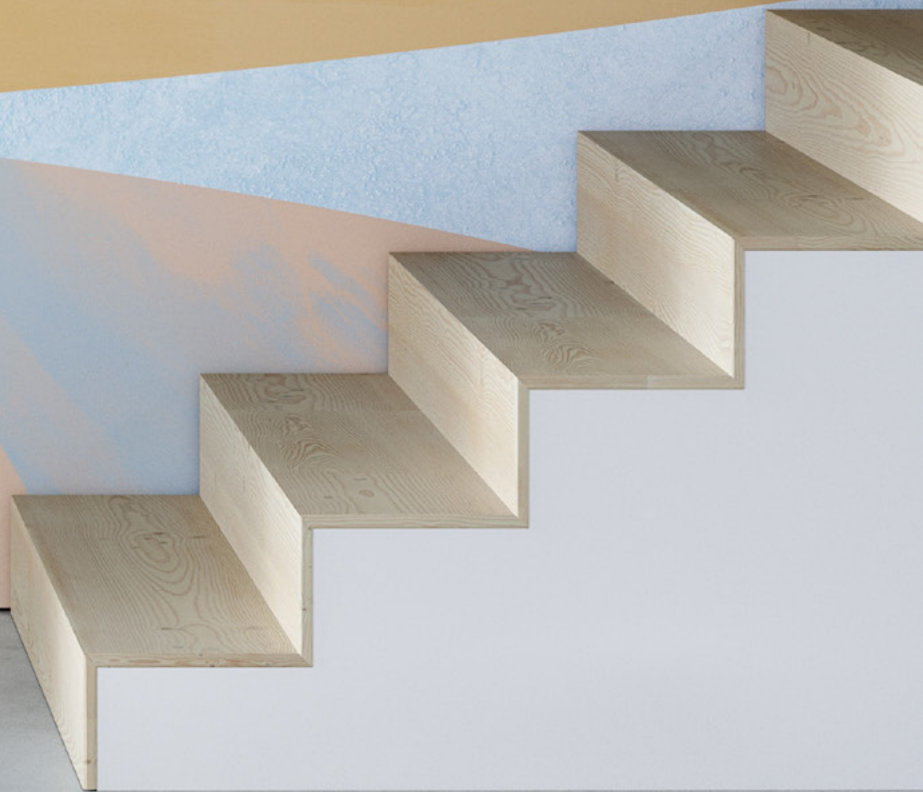

Calico

LYRIC

Tear Sheet

Lyric celebrates the sculpted shapes that meld into the Mediterranean mountainside.

ARCADÉ

ARCHWAY

ATRIUM

CUPULA

DOME

DORIC

STOA

Lyric Cupula

Suitable for residential and some commercial projects

COLOR
Cupula

STOCK
Made to order

MAINTENANCE
Water-based cleanser

PANEL WIDTH
26" / 661 mm trimmed

PRICE
Available upon request

PANEL HEIGHT
132" / 3353 mm standard
192" / 4877 mm extended

ORIGIN
USA

TESTING
(US) ASTM E84 Adhered Class A

REPEAT
Non-repeating

DETAILS
Custom options available